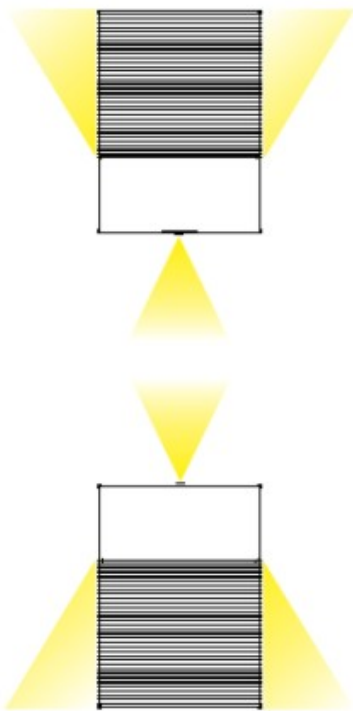

CARTELLO STANDARD SURFACE

D93122

PROJECT	_____
TYPE	_____
SPECIFIER	_____
QUANTITY	_____
DATE	_____

D