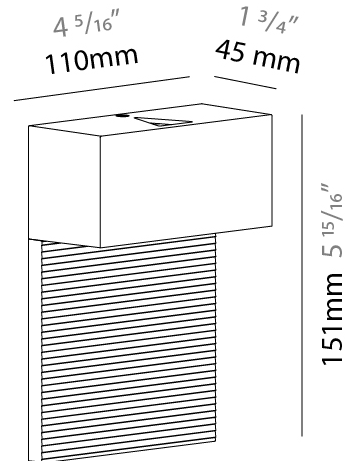

PROJECT	
TYPE	
SPECIFIER	
QUANTITY	
DATE	

CARTELLO STANDARD SURFACE

D93122

base number

1. To build a product code in our configurator select the specify button on the base model # product page
2. To build a manual product code on this datasheet choose from the options listed below in blue font and add the suffix to the base model #

GENERAL

Series: Cartello
Subseries: Cartello Standard
Brand: Milan
Division: Design
Mounting Type: Surface
Mounting Location: Wall
Subcategory: Up/Down Light

PHYSICAL

Shape: Rectangle
Length (mm): 110
Length (in): 4 ⁵/₁₆
Height (mm): 151
Depth (mm): 45
Height (in): 5 ¹⁵/₁₆
Depth (in): 1 ³/₄
Extension (mm): 45
Extension (in): 1 ³/₄
Light Distribution: Direct / Indirect
Weight (kg): 0.3
Weight (lbs): 0.599
Fixture Finish: Metallic Gray
Fixture Material: Aluminum

ELECTRICAL

Number of Lamps: 2
Lamp Type: LED
Max. Wattage Per Lamp (W): 4
Dimming: Electronic Low Voltage Dimming
Input Voltage (V): 120Vac Direct Line

LED

Number of LEDs: 2
Color Temperature (°K): 3000
Max. Delivered Lumen (lm): 600
CRI: >80 CRI

OPTICAL

RATINGS AND CERTIFICATIONS

Certified By: CSA Certified to UL and CSA Standards
IP rating: IP20